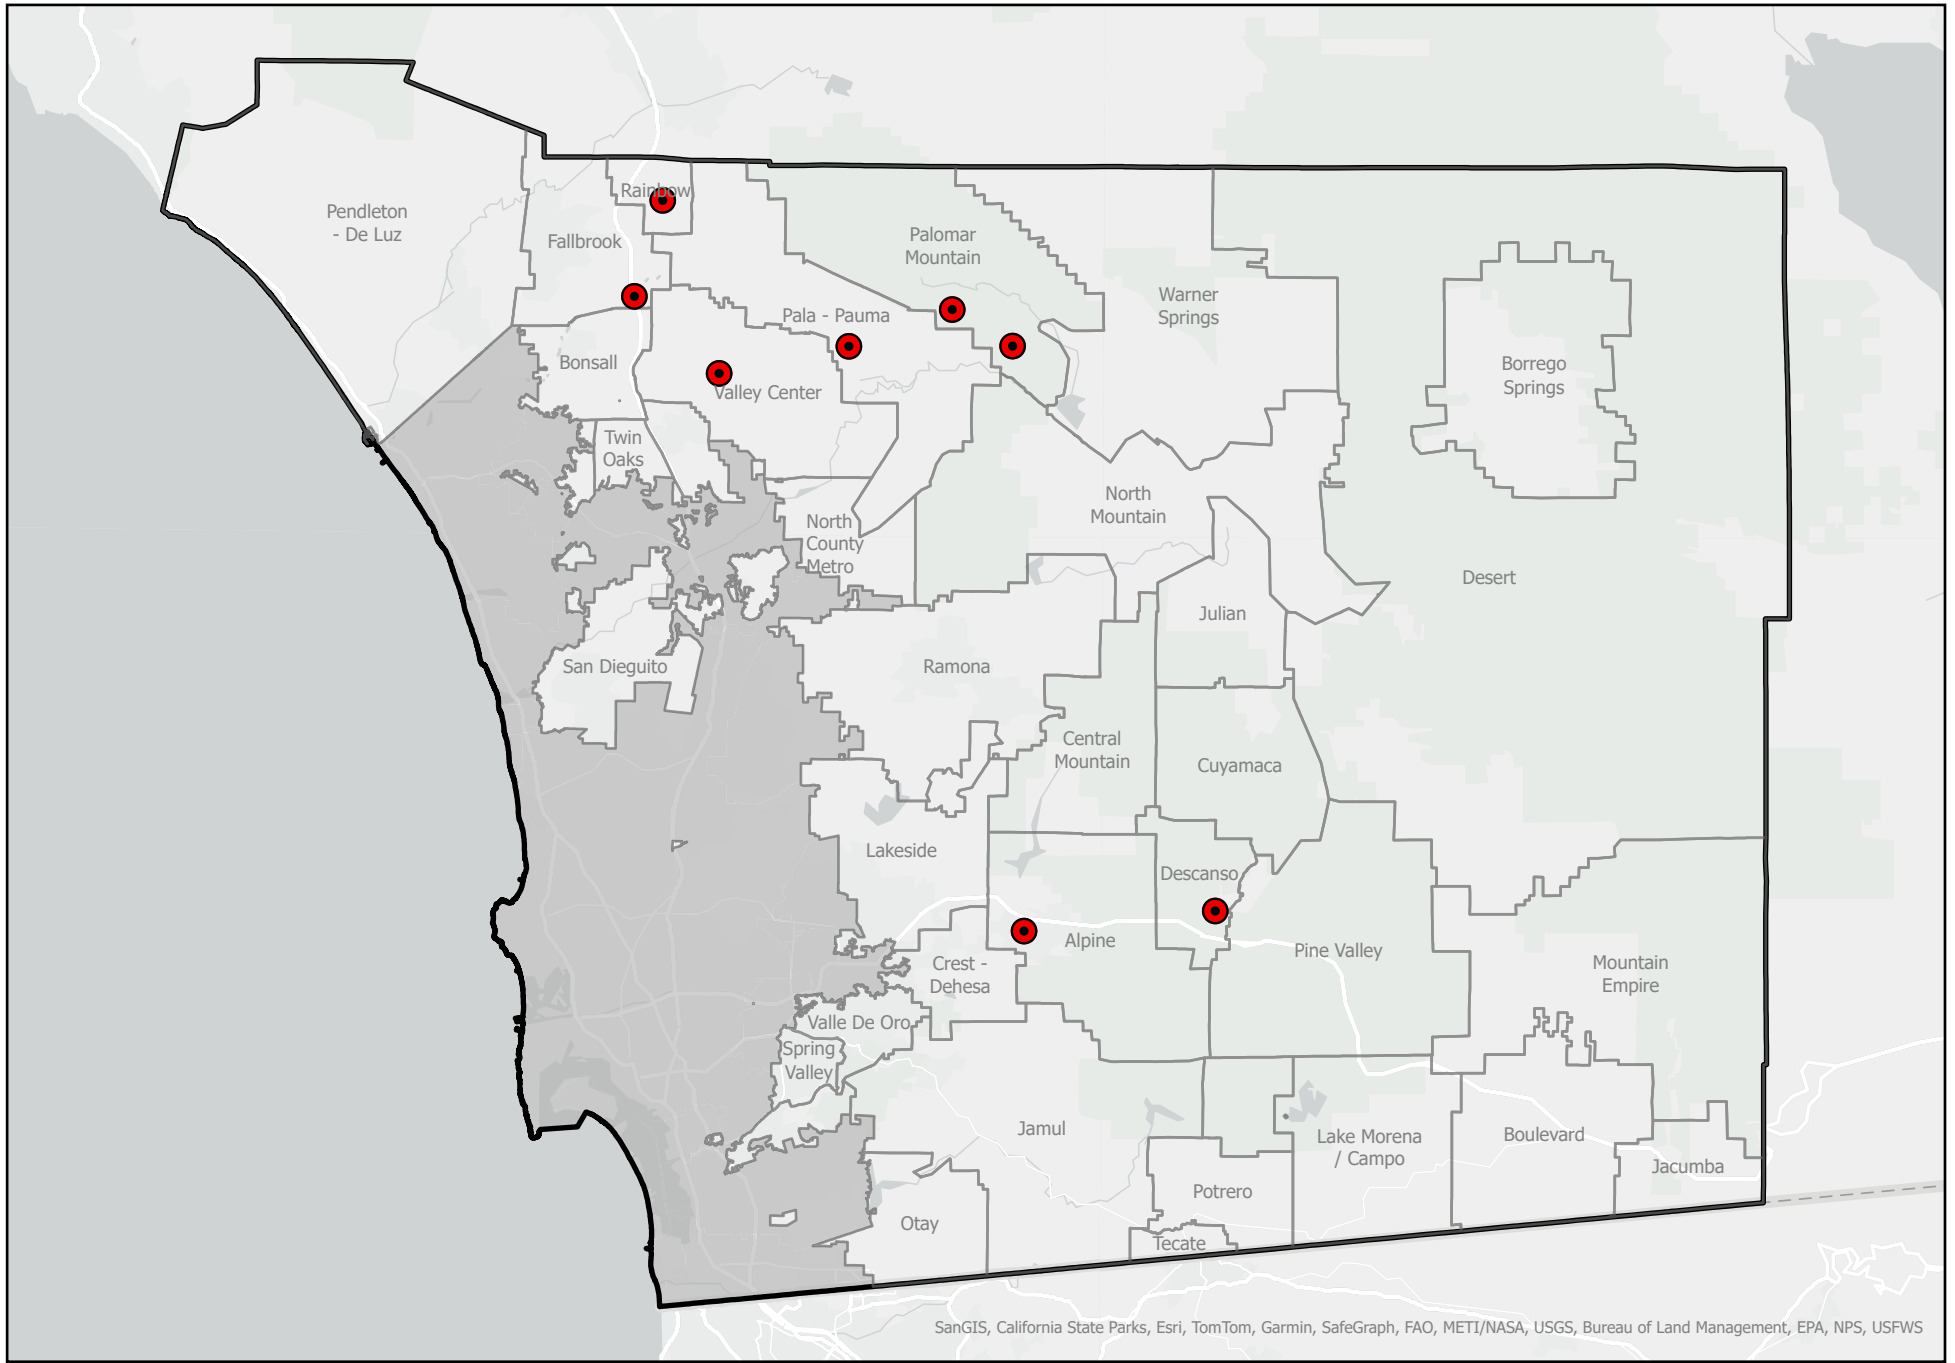

## ATTACHMENT A

Vicinity Maps - Culvert locations within the communities of  
Paula-Pauma, Fallbrook Valley Center, Palomar, Rainbow,  
Alpine, and Descanso

 Guard Rail Locations

### Metal Beams Guard Rails 2024/2025

G:\DPW\board\_letter\guardrail\location\location.aprx

G:\DPW\board\_letter\guardrail\location.aprx

 Guardrail

G:\DPW\board\_letter\guardrail\location.aprx

 Guardrail

G:\DPW\board\_letter\guardrail\location.aprx