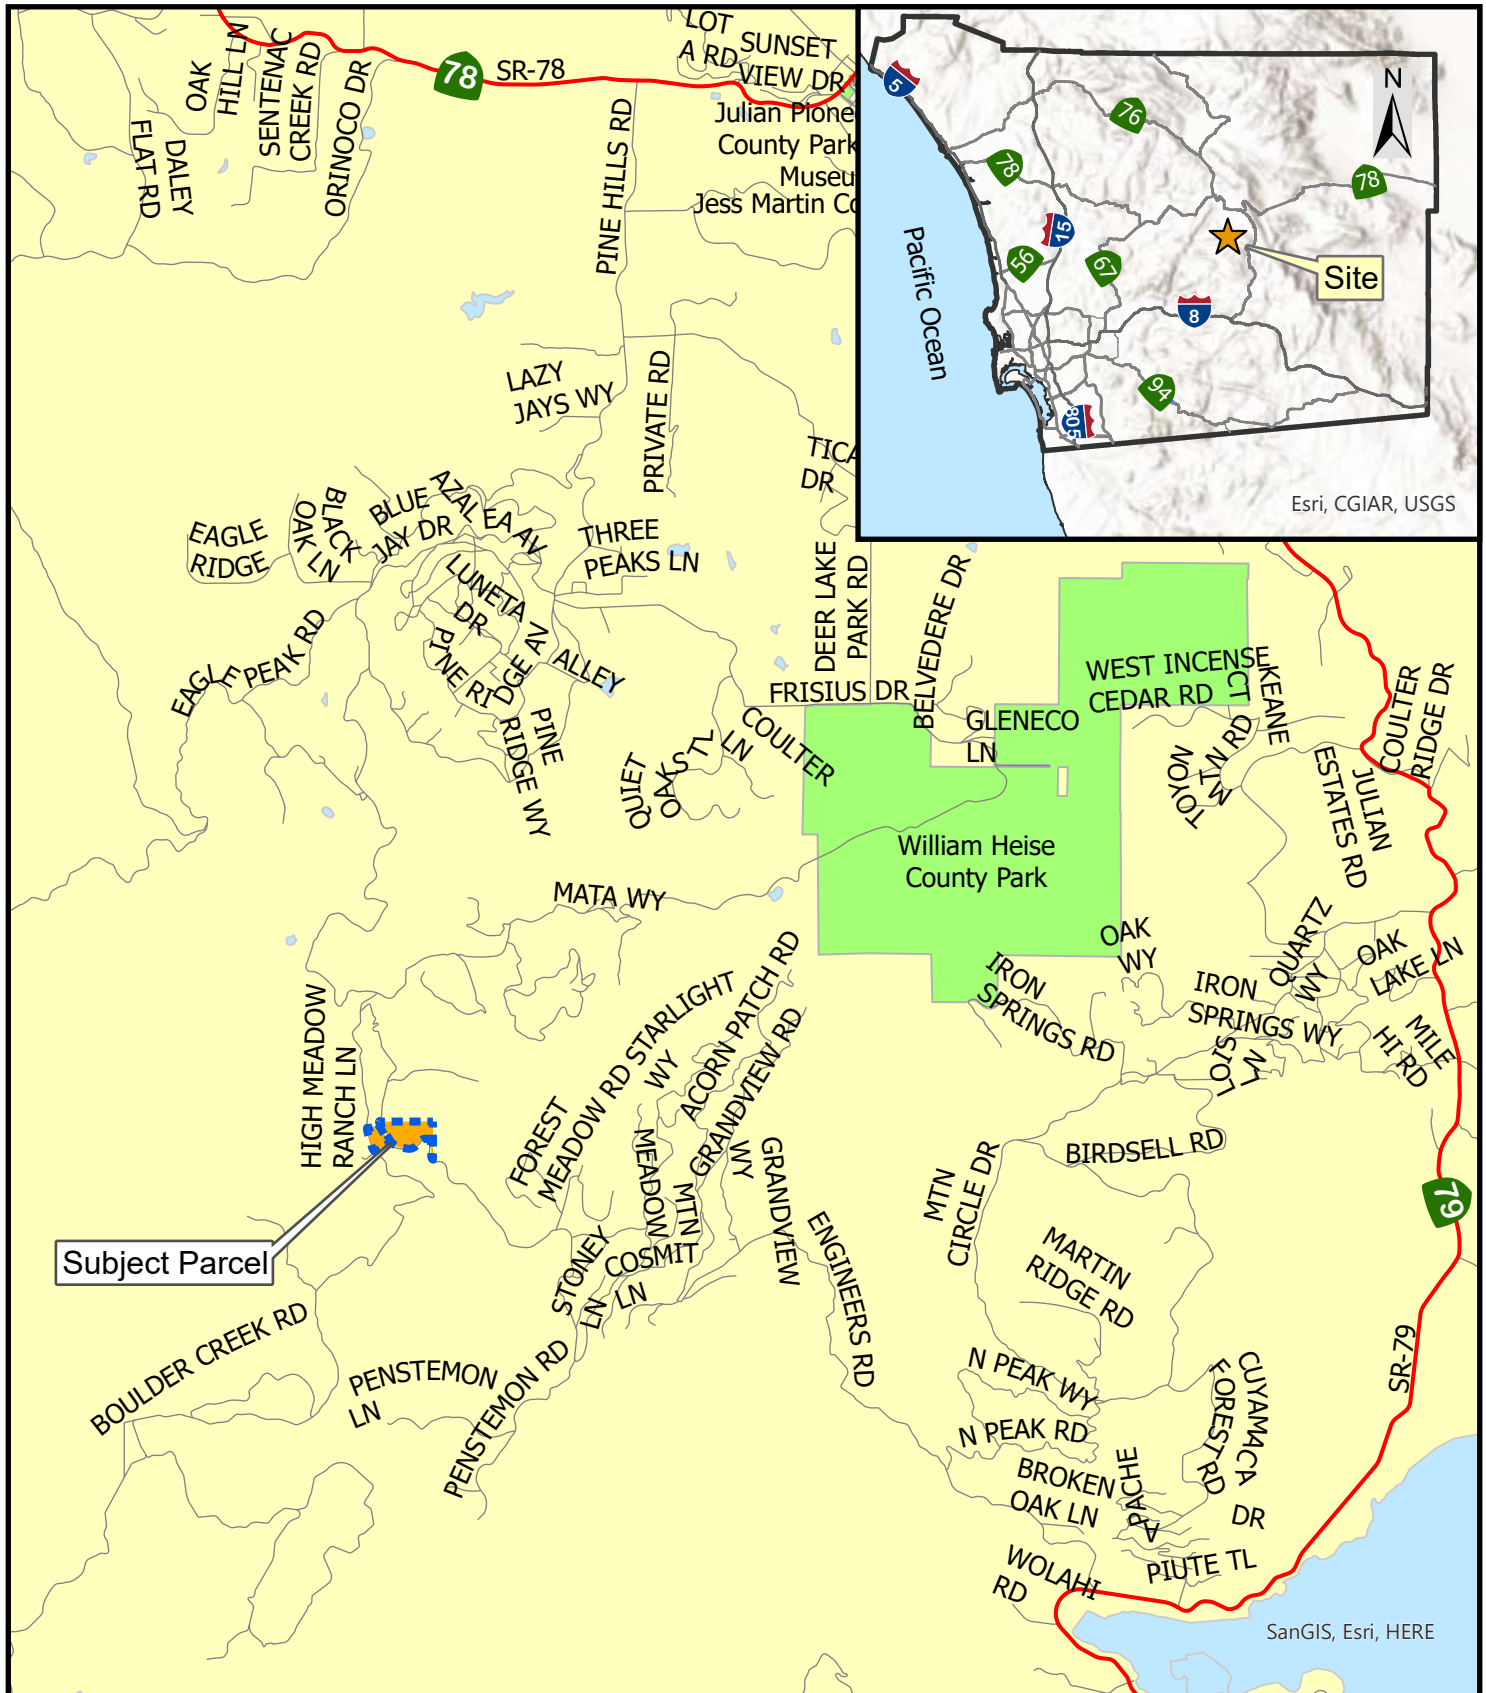

Location Map- ENGINEERS ROAD VACATION - CUYAMACA AREA

Legend:
 Subject Parcel
 RPN: 2022-0160-A