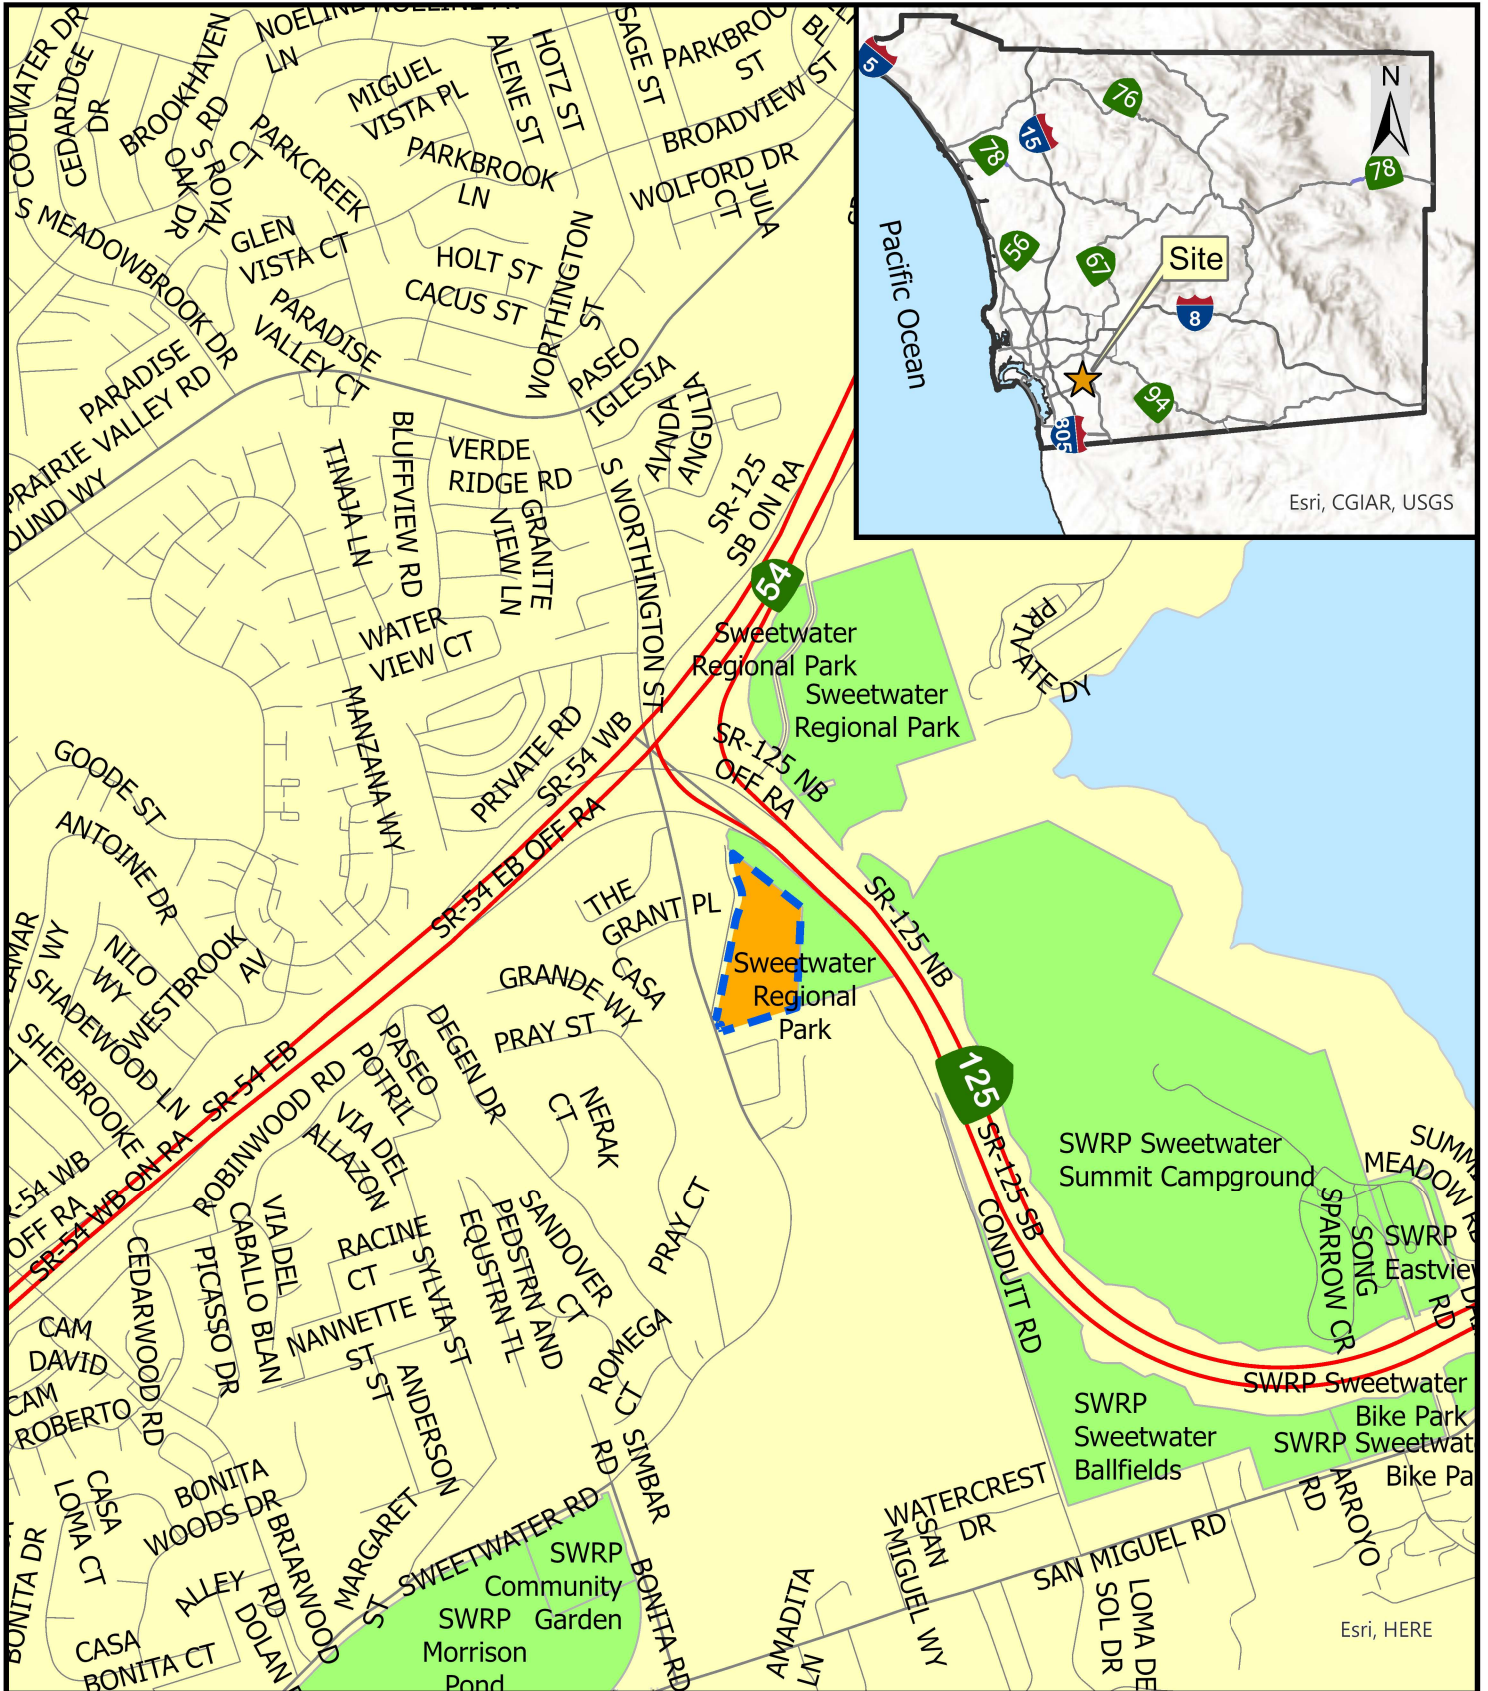

Location Map- Quarry Rd & Sweetwater Rd Easement Vacation and Sewer Access Easement Vacation

Attachment 'A'

Esri, CGIAR, USGS

Esri, HERE

Legend:

**Subject Parcel
RPN: 2025-0013**