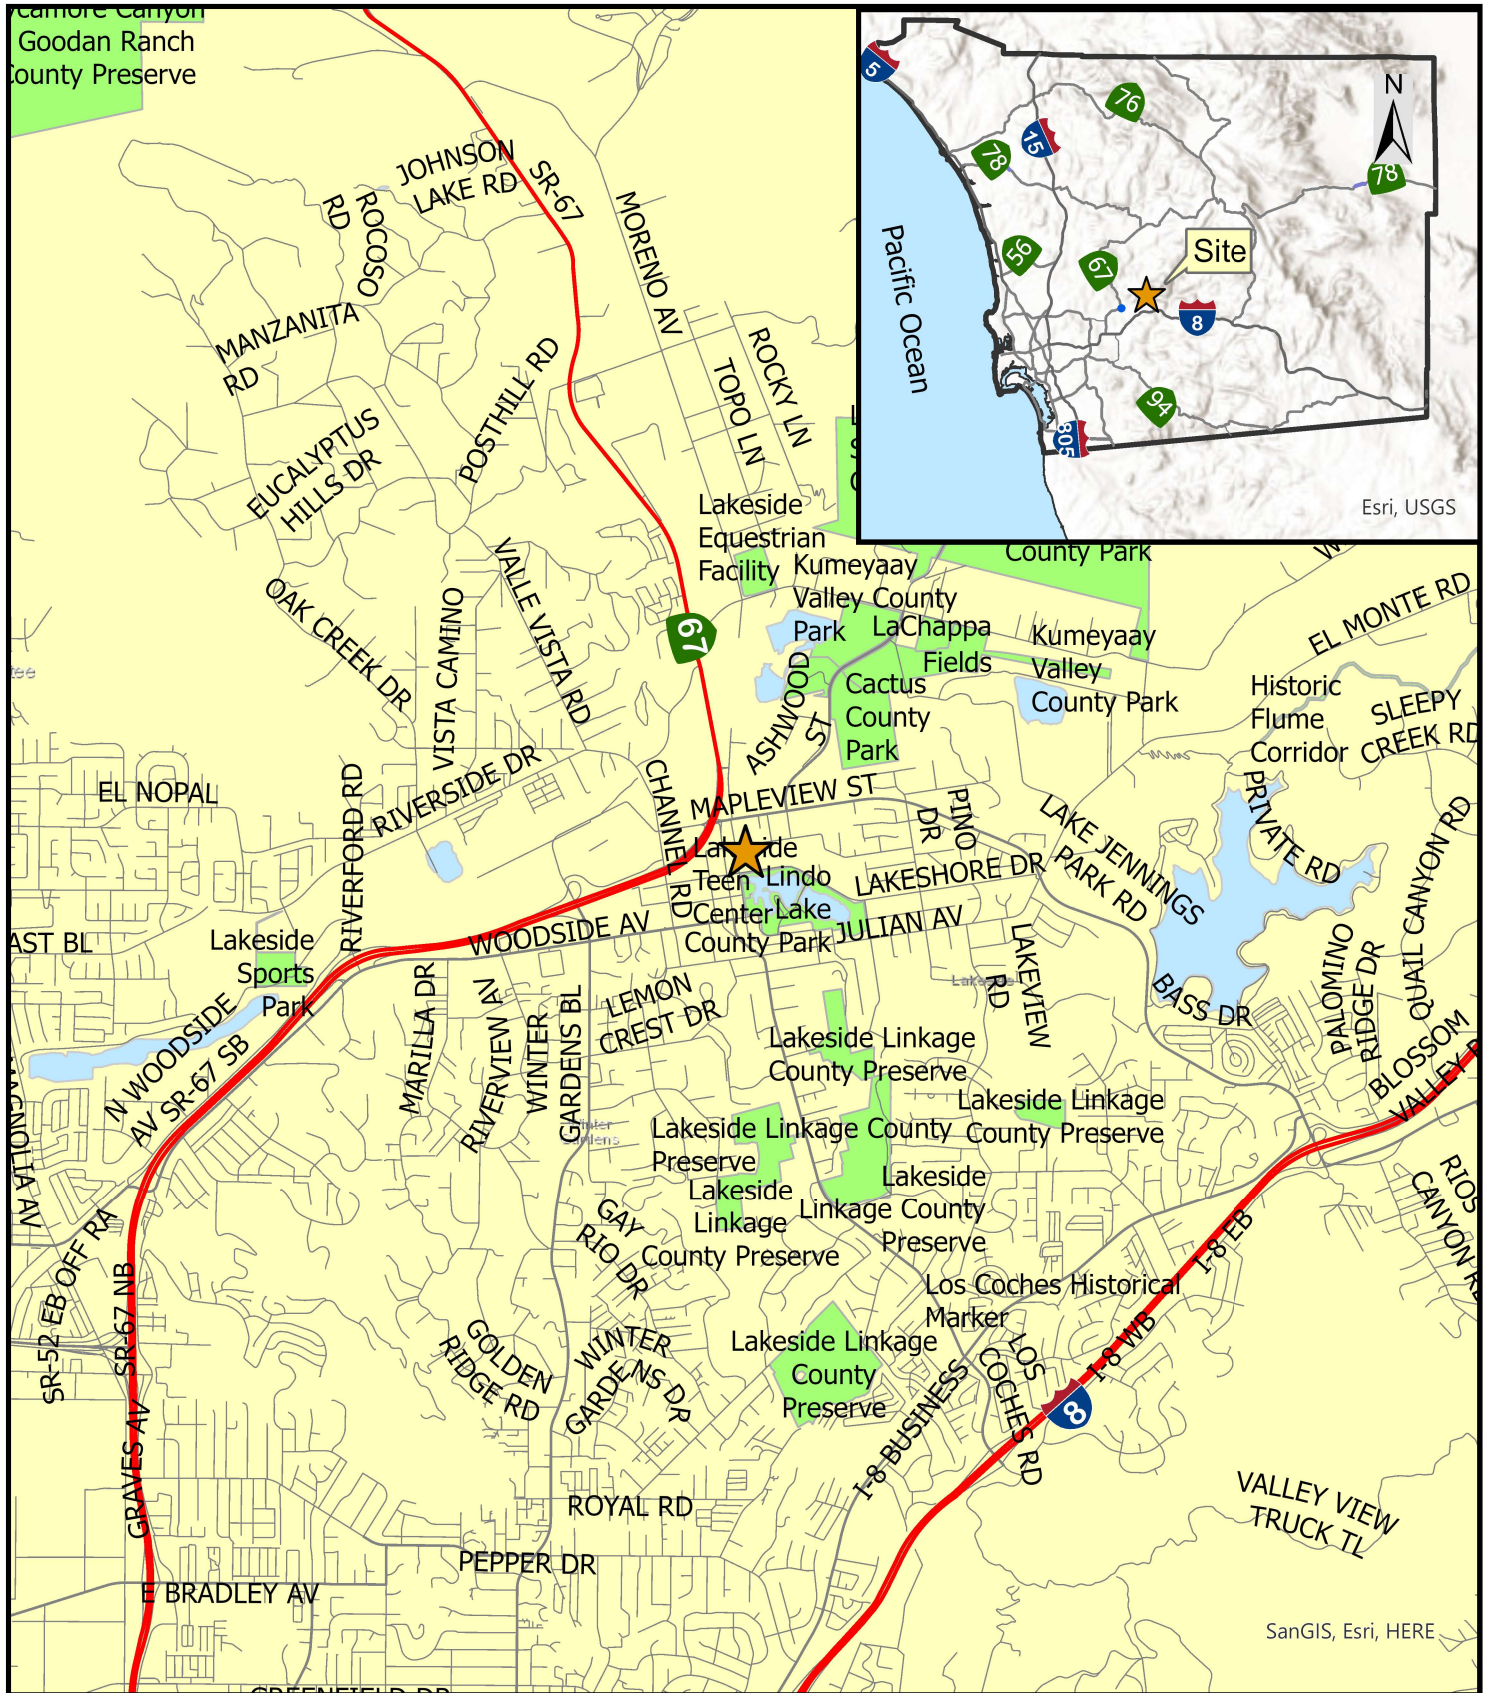

Location Map- Vine Street Road Vacation, Lakeside

   **Legend:**  **Subject Parcel RPN: 2025-002**